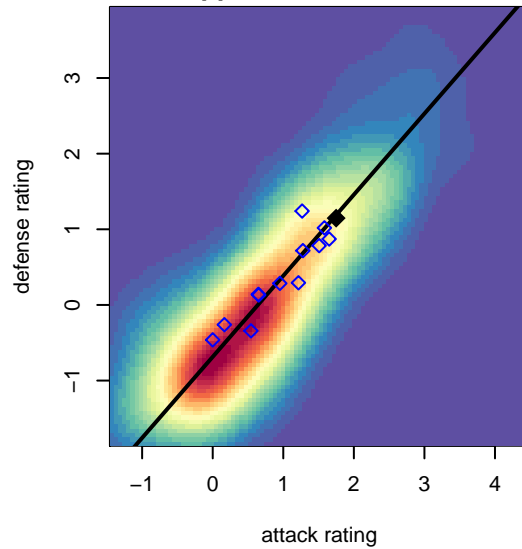

**attack and defense rating
relative to others at age
and all opponents in last 13 months**