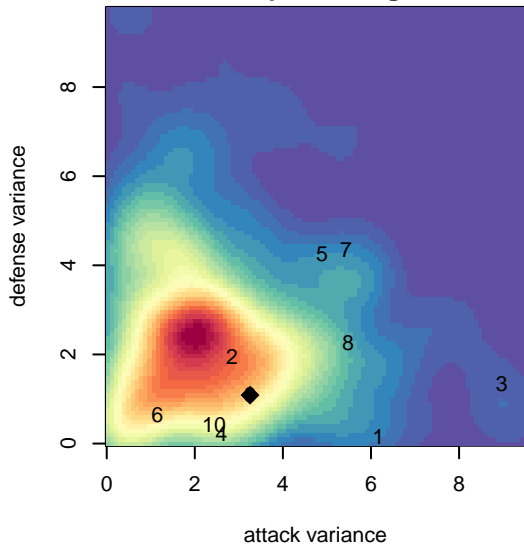

Western Canada Rush B05

, BC
 B05 total strength=1218
 attack=5.75 defense=3.15

alt names used:
 Western Canada RUSH
 WESTERN CANADA RUSH WESTER CANAD
 Western Canada RUSH Select XI

Venues played:
 2017 Rainier Challenge Samba U13
 2017 WA Rush Cup BU13 Gold
 2017 PacNW Winter Classic 2005 Premier 2

Western Canada Rush B05
 Dots are actual minus expected GF (blue circles) and GA (red triangles).
 Blue line is smoothed change in attack strength. Red is smoothed change in defense strength.

**attack and defense variance (black dot)
relative to other teams
and top 10 in region**