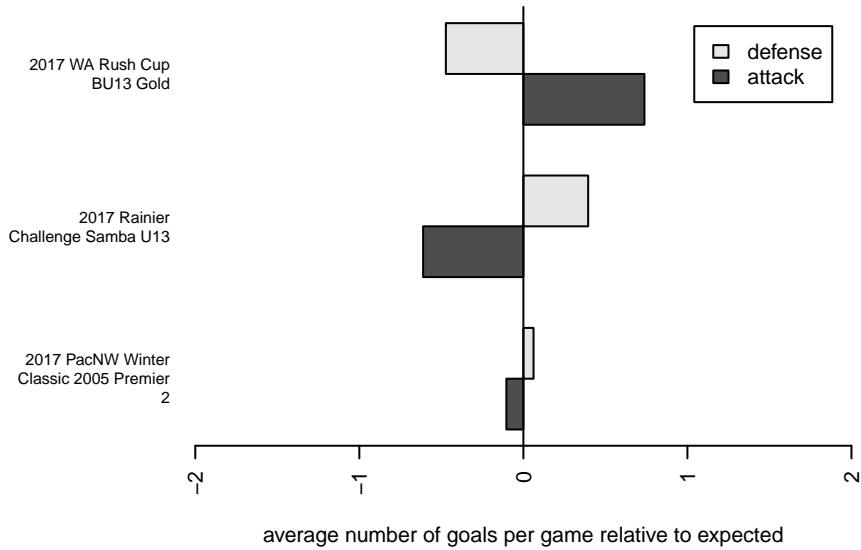

Performance relative to 13 month average