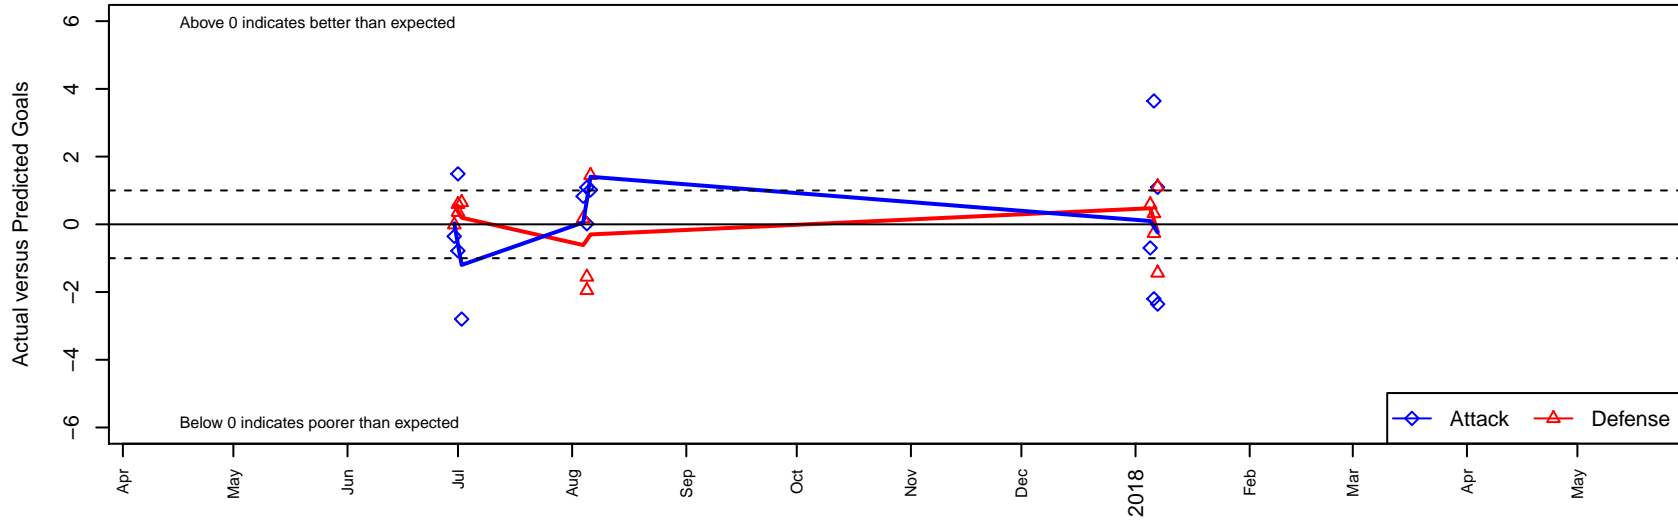

Western Canada Rush B05

, BC
 B05 total strength=1218
 attack=5.75 defense=3.15

alt names used:
 Western Canada RUSH
 WESTERN CANADA RUSH WESTER CANAD
 Western Canada RUSH Select XI

Venues played:
 2017 Rainier Challenge Samba U13
 2017 WA Rush Cup BU13 Gold
 2017 PacNW Winter Classic 2005 Premier 2

Western Canada Rush B05
 Dots are actual minus expected GF (blue circles) and GA (red triangles).
 Blue line is smoothed change in attack strength. Red is smoothed change in defense strength.

**attack and defense variance (black dot)
relative to other teams
and top 10 in region**