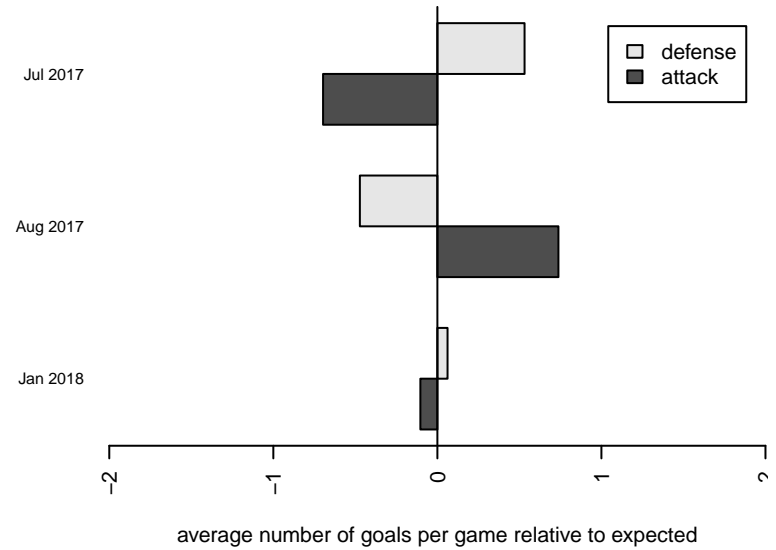

Performance relative to 13 month average